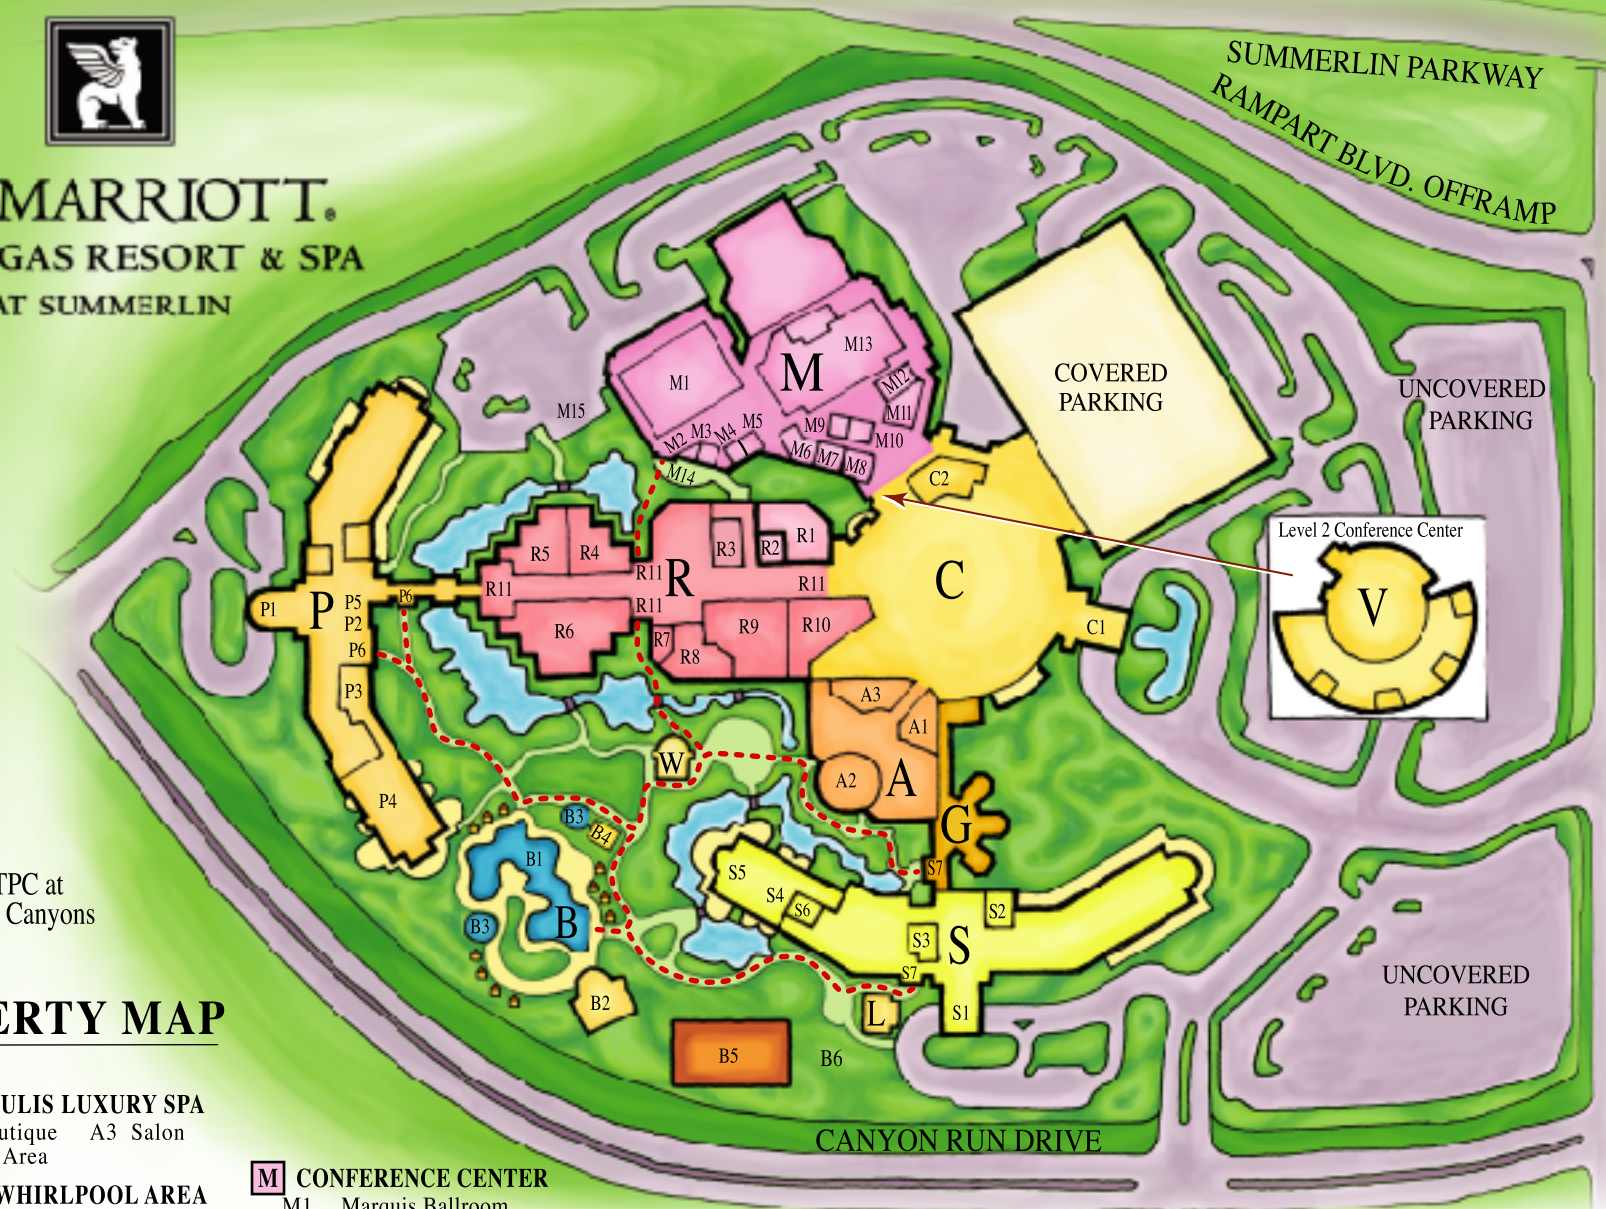

# JW MARRIOTT. LAS VEGAS RESORT & SPA AT SUMMERLIN

SUMMERLIN PARKWAY  
RAMPART BLVD. OFFRAMP

## PROPERTY MAP

**A** AQUAE SULIS LUXURY SPA  
A1 Spa Boutique A3 Salon  
A2 Fitness Area

**B** POOL & WHIRLPOOL AREA  
B1 Swimming Pool  
B2 Waterside Cafe  
B3 Whirlpool Spa  
B4 Towel Hut  
B5 Volleyball Court  
B6 Bocce Ball, Croquet, Horseshoe Pit  
Cabanas

**C** RAMPART CASINO  
C1 Casino Entrance & Valet Parking  
C2 Carmel Room Fine Dining

**G** LAMONTS GIFT SHOP  
**L** THE LODGE AT THE LAWN

**M** CONFERENCE CENTER  
M1 Marquis Ballroom  
M2 Cabrera  
M3 Sevilla  
M4 Aragon  
M5 Leon  
M6 Madrid  
M7 Murcia  
M8 Andalucia  
M9 Navarra  
M10 Galicia  
M11 Cataluna  
M12 Castilla  
M13 Grand Ballroom  
M14 Exterior Entrance to Conference Center  
M15 Conference Center Turnaround

**P** JW MARRIOTT PALMS TOWER  
P1 Hotel Entrance & Valet Parking  
P2 Front Desk/Concierge  
P3 Tazzas  
P4 Parian  
P5 Fitness Center (2nd Floor)  
P6 Entrance to Garden Walkways  
--- Alternate Garden access between Hotel Towers and Conference Center